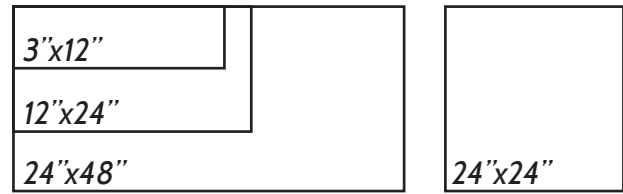

ROCK SALT

STOCK SIZES