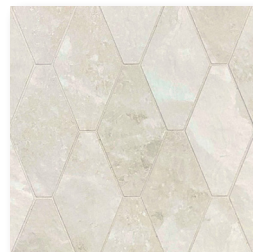

AVAILABLE COLORS

Celtic Gray

Danish Smoke

Maui Green

White Gold

Celtic Grey | 48"x48"

Danish Smoke | 48"x48"

Maui Green | 24"x48"